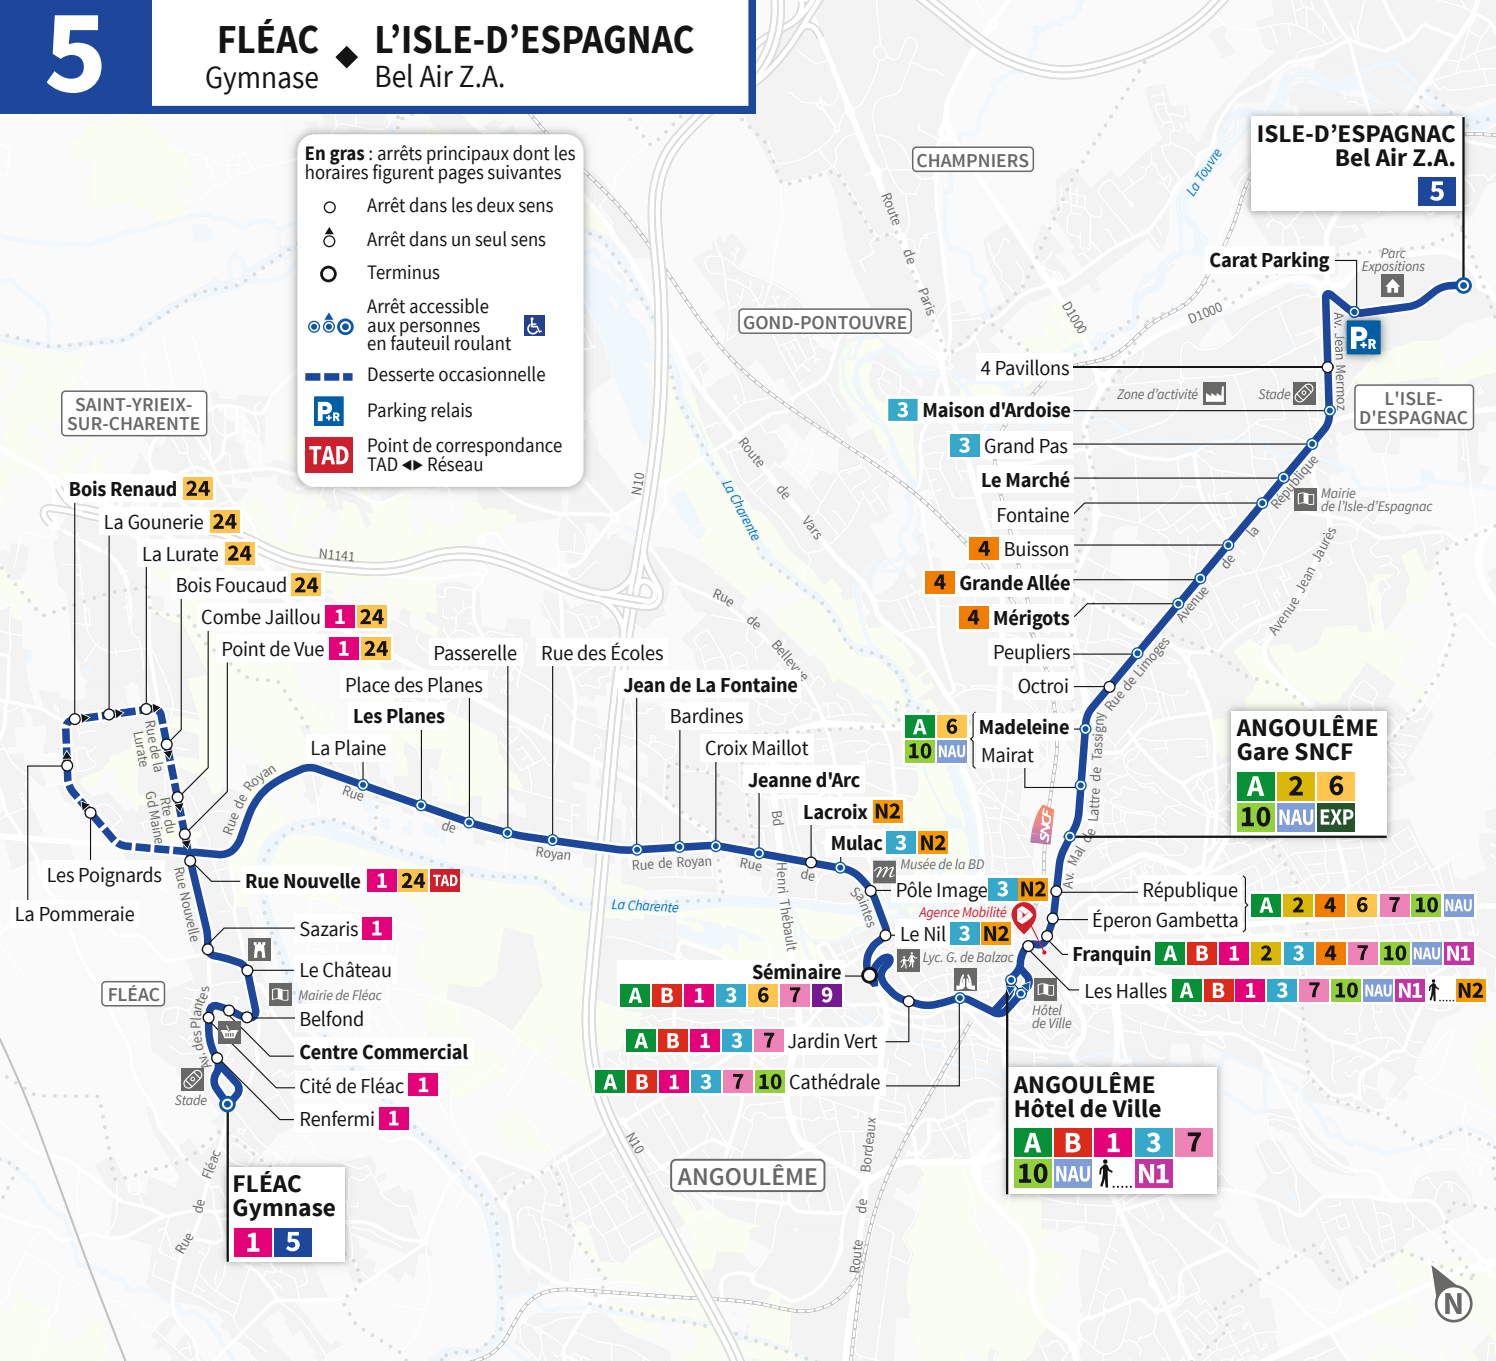

5

Direction FLÉAC Gymnase

du lundi au vendredi

Table with 24 columns (stops) and 30 rows (departure times) for route 5 from Monday to Friday.

5

Direction FLÉAC Gymnase

samedi & vacances scolaires

Table with 24 columns (stops) and 30 rows (departure times) for route 5 on Saturdays and school holidays.